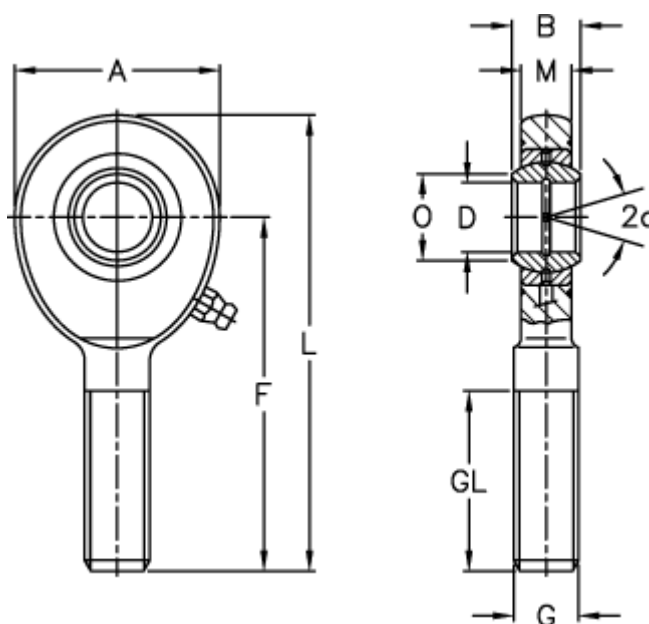

Article number: 03482050
 Description: Fluro Rod end EAL 50
 Note: 50

Measures

A	= 112	L	= 241
a (degrees)	= 6	M	= 30
B	= 35	O	= 56
D	= 50	Static drive kN	= 320
Dynamic drive (kN)	= 156	Weight	= 3450
F	= 185		
g	= M45x3		
GL	= 107		